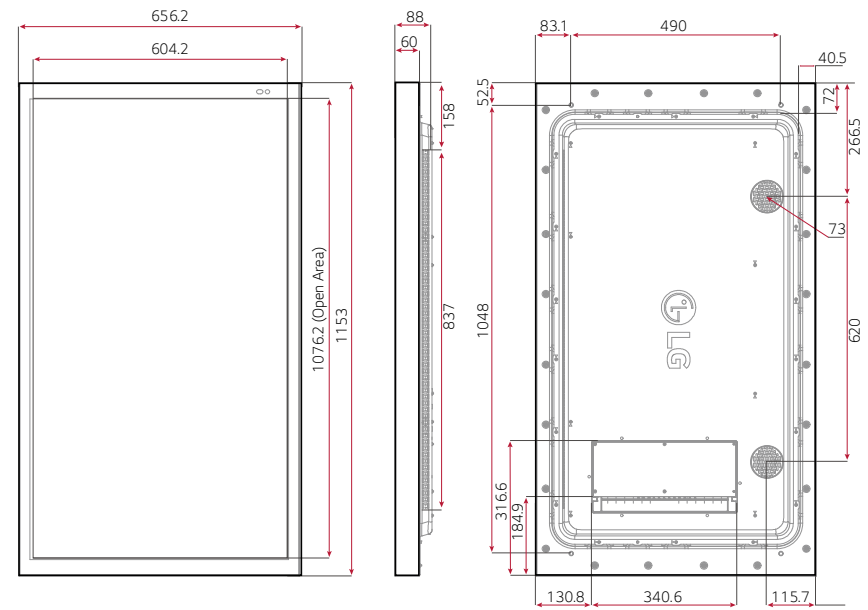

* The image is for illustrative purposes only

55XE4F

49XE4F

CONNECTIVITY

- 1 SPEAKER OUT
- 2 HDMI IN
- 3 RS232C IN
- 4 RS232C OUT
- 5 DP IN
- 6 USB IN
- 7 LAN IN
- 8 LAN OUT
- 9 HDBaseT IN

SPECIFICATION

XE4F Series		55XE4F	49XE4F
PANEL	Screen Size	55	49
	Panel Technology	IPS, M+(WRGB)	IPS, M+(WRGB)
	Back Light Type	Direct	Direct
	Aspect Ratio	16 : 9	16 : 9
	Native Resolution	1,920 x 1,080 (FHD, WRGB)	1,920 x 1,080 (FHD, WRGB)
	Brightness	4,000 cd/m ² (Typ.), 3,200 cd/m ² (Min.)	4,000 cd/m ² (Typ.), 3,200 cd/m ² (Min.)
	Contrast Ratio	1,200:1	1,300:1
	Dynamic CR	500,000:1	500,000:1
	Viewing Angle (H x V)	178 x 178	178 x 178
	Response Time	Typ. 9ms (G to G BW)	Typ. 8ms (G to G BW)
	Surface Treatment (Haze, Quarter Wave Plate)	Haze 3%, QWP	Haze 3%, QWP
	Local dimming	48 Blocks	48 Blocks
	Life Time (Typ.)	50,000 Hrs	50,000 Hrs
	Operation Hours	24 Hrs	24 Hrs
Orientation	Portrait & Landscape	Portrait & Landscape	
CONNECTIVITY	Input	HDMI(2), DP, HDBaseT, USB(2)	
	Output	External Speaker Out(L/R)	
	External Control	RS232C In/Out, RJ45(LAN) In/Out	
PHYSICAL SPECIFICATION	Protection Glass	5mm(IK 10, Degree of Protection, Tempered, Anti-Reflective)	5mm(IK 10, Degree of Protection, Tempered, Anti-Reflective)
	Bezel Color	Black	Black
	Bezel Width	38.4mm(T/B), 26.0mm(L/R)	38.4mm(T/B), 26.0mm(L/R)
	Monitor Dimension (W x H x D)	737.4 x 1,292.5 x 88.0mm	656.2 x 1153x 88.0mm
	Weight (Head)	40kg	32Kg (TBD)
	Packing Dimensions (W x H x D)	1,446 x 890 x 207 mm	1,286 x 797 x 207mm
	Packed Weight	45kg	37Kg (TBD)
Handle	X	X	
KEY FEATURE	webOS4.0 Platform, Internal Memory(16G, System 4GB+ Available 12GB) Temperature Sensor, Auto Brightness sensor, BLU Sensor, Pixel sensor, Gyro Sensor, Humidity Sensor Outdoor API control, HDBaseT, WOL, webRTC, Control Manager; DPM, Smart Energy Saving		
ENVIRONMENT CONDITIONS	Operation Temperature	-30°C to 50 °C	-30°C to 50 °C
	Operation Humidity	5 % to 100 %	5 % to 100 %
POWER	Power Supply	100-240V~, 50/60Hz	100-240V~, 50/60Hz
	Power Type	Built-In Power	Built-In Power
POWER CONSUMPTION	Typ./Max.	310/390W	290/370W
	Smart Energy Saving	170W	170W
CERTIFICATION	Safety	IEC 60950-1 / EN 60950-1 / UL 60950-1	IEC 60950-1 / EN 60950-1 / UL 60950-1
	EMC	FCC Class "A" / CE / KCC	FCC Class "A" / CE / KCC
	ErP / Energy Star	ErP "C" /NA	ErP "C" /NA
SOFTWARE COMPATIBILITY	SuperSign	Yes(CMS, Control)	Yes(CMS, Control)
	Signage365Care	Yes	Yes
ACCESSORY	Basic	Remote Controller, Manual(EIG, IG , OM), Regulation Book, Phone to RS232C Gender, HDMI Cable , POWER CABLE, Battery	