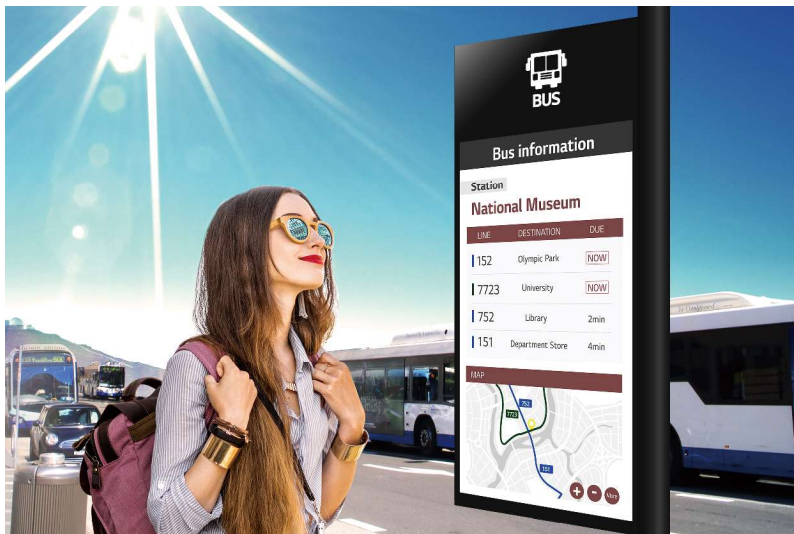

Bright & Brilliant

The XE4F series possess powerful brightness of 4,000nits, providing clear and vivid picture quality even under direct sunlight.