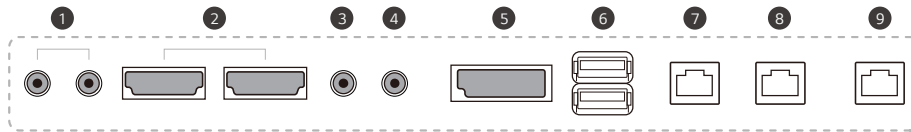

* The image is for illustrative purposes only

55XE4F

49XE4F

CONNECTIVITY

- 1 SPEAKER OUT
- 2 HDMI IN
- 3 RS232C IN
- 4 RS232C OUT
- 5 DP IN
- 6 USB IN
- 7 LAN IN
- 8 LAN OUT
- 9 HDBaseT IN

SPECIFICATION

XE4F Series		55XE4F	49XE4F
PANEL	Screen Size	55	49
	Panel Technology	IPS, M+(WRGB)	IPS, M+(WRGB)
	Back Light Type	Direct	Direct
	Aspect Ratio	16 : 9	16 : 9
	Native Resolution	1,920 x 1,080 (FHD, WRGB)	1,920 x 1,080 (FHD, WRGB)
	Brightness	4,000 cd/m ² (Typ.), 3,200 cd/m ² (Min.)	4,000 cd/m ² (Typ.), 3,200 cd/m ² (Min.)
	Contrast Ratio	1,200:1	1,300:1
	Dynamic CR	500,000:1	500,000:1
	Viewing Angle (H x V)	178 x 178	178 x 178
	Response Time	Typ. 9ms (G to G BW)	Typ. 8ms (G to G BW)
	Surface Treatment (Haze, Quarter Wave Plate)	Haze 3%, QWP	Haze 3%, QWP
	Local dimming	48 Blocks	48 Blocks
	Life Time (Typ.)	50,000 Hrs	50,000 Hrs
	Operation Hours	24 Hrs	24 Hrs
Orientation	Portrait & Landscape	Portrait & Landscape	
CONNECTIVITY	Input	HDMI(2), DP, HDBaseT, USB(2)	
	Output	External Speaker Out(L/R)	
	External Control	RS232C In/Out, RJ45(LAN) In/Out	
PHYSICAL SPECIFICATION	Protection Glass	5mm(IK 10, Degree of Protection, Tempered, Anti-Reflective)	5mm(IK 10, Degree of Protection, Tempered, Anti-Reflective)
	Bezel Color	Black	Black
	Bezel Width	38.4mm(T/B), 26.0mm(L/R)	38.4mm(T/B), 26.0mm(L/R)
	Monitor Dimension (W x H x D)	737.4 x 1,292.5 x 88.0mm	656.2 x 1153x 88.0mm
	Weight (Head)	40kg	32Kg (TBD)
	Packing Dimensions (W x H x D)	1,446 x 890 x 207 mm	1,286 x 797 x 207mm
	Packed Weight	45kg	37Kg (TBD)
Handle	X	X	
KEY FEATURE	webOS4.0 Platform, Internal Memory(16G, System 4GB+ Available 12GB) Temperature Sensor, Auto Brightness sensor, BLU Sensor, Pixel sensor, Gyro Sensor, Humidity Sensor Outdoor API control, HDBaseT, WOL, webRTC, Control Manager; DPM, Smart Energy Saving		
ENVIRONMENT CONDITIONS	Operation Temperature	-30°C to 50 °C	-30°C to 50 °C
	Operation Humidity	5 % to 100 %	5 % to 100 %
POWER	Power Supply	100-240V~, 50/60Hz	100-240V~, 50/60Hz
	Power Type	Built-In Power	Built-In Power
POWER CONSUMPTION	Typ./Max.	310/390W	290/370W
	Smart Energy Saving	170W	170W
CERTIFICATION	Safety	IEC 60950-1 / EN 60950-1 / UL 60950-1	IEC 60950-1 / EN 60950-1 / UL 60950-1
	EMC	FCC Class "A" / CE / KCC	FCC Class "A" / CE / KCC
	ErP / Energy Star	ErP "C" /NA	ErP "C" /NA
SOFTWARE COMPATIBILITY	SuperSign	Yes(CMS, Control)	Yes(CMS, Control)
	Signage365Care	Yes	Yes
ACCESSORY	Basic	Remote Controller, Manual(EIG, IG , OM), Regulation Book, Phone to RS232C Gender, HDMI Cable , POWER CABLE, Battery	