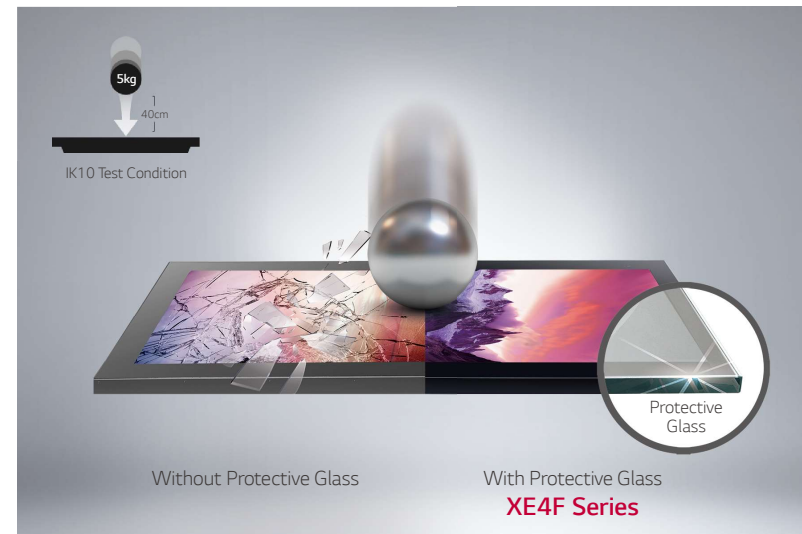

Protective Glass (IK10 Certified)

The tempered and laminated front glass ensures optimum protection from outdoor extremities, resulting in minimal to no damage from external impacts.