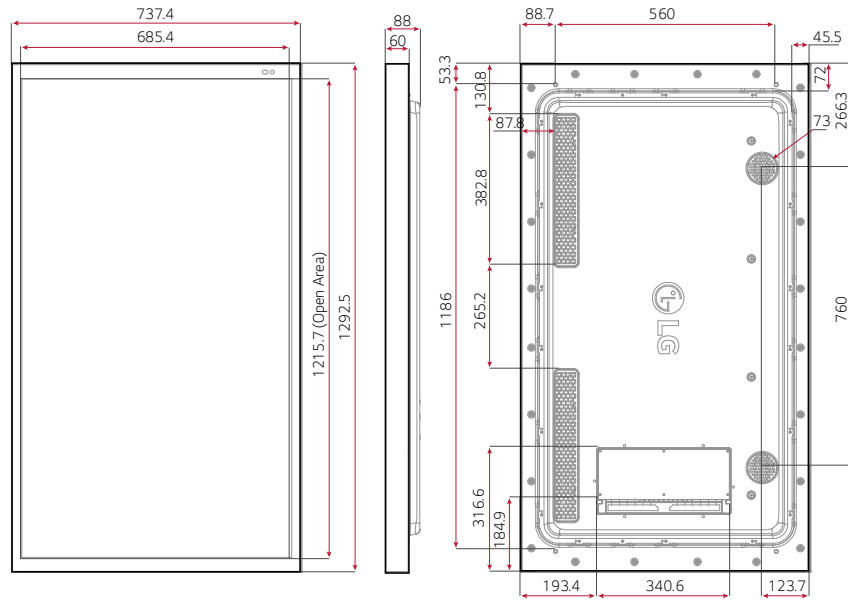

* The image is for illustrative purposes only

55XE4F

49XE4F

CONNECTIVITY

- 1 SPEAKER OUT
- 2 HDMI IN
- 3 RS232C IN
- 4 RS232C OUT
- 5 DP IN
- 6 USB IN
- 7 LAN IN
- 8 LAN OUT
- 9 HDBaseT IN

SPECIFICATION

XE4F Series		55XE4F	49XE4F
PANEL	Screen Size	55	49
	Panel Technology	IPS, M+(WRGB)	IPS, M+(WRGB)
	Back Light Type	Direct	Direct
	Aspect Ratio	16 : 9	16 : 9
	Native Resolution	1,920 x 1,080 (FHD, WRGB)	1,920 x 1,080 (FHD, WRGB)
	Brightness	4,000 cd/m ² (Typ.), 3,200 cd/m ² (Min.)	4,000 cd/m ² (Typ.), 3,200 cd/m ² (Min.)
	Contrast Ratio	1,200:1	1,300:1
	Dynamic CR	500,000:1	500,000:1
	Viewing Angle (H x V)	178 x 178	178 x 178
	Response Time	Typ. 9ms (G to G BW)	Typ. 8ms (G to G BW)
	Surface Treatment (Haze, Quarter Wave Plate)	Haze 3%, QWP	Haze 3%, QWP
	Local dimming	48 Blocks	48 Blocks
	Life Time (Typ.)	50,000 Hrs	50,000 Hrs
	Operation Hours	24 Hrs	24 Hrs
Orientation	Portrait & Landscape	Portrait & Landscape	
CONNECTIVITY	Input	HDMI(2), DP, HDBaseT, USB(2)	
	Output	External Speaker Out(L/R)	
	External Control	RS232C In/Out, RJ45(LAN) In/Out	
PHYSICAL SPECIFICATION	Protection Glass	5mm(IK 10, Degree of Protection, Tempered, Anti-Reflective)	5mm(IK 10, Degree of Protection, Tempered, Anti-Reflective)
	Bezel Color	Black	Black
	Bezel Width	38.4mm(T/B), 26.0mm(L/R)	38.4mm(T/B), 26.0mm(L/R)
	Monitor Dimension (W x H x D)	737.4 x 1,292.5 x 88.0mm	656.2 x 1153x 88.0mm
	Weight (Head)	40kg	32Kg (TBD)
	Packing Dimensions (W x H x D)	1,446 x 890 x 207 mm	1,286 x 797 x 207mm
	Packed Weight	45kg	37Kg (TBD)
Handle	X	X	
KEY FEATURE	webOS4.0 Platform, Internal Memory(16G, System 4GB+ Available 12GB) Temperature Sensor, Auto Brightness sensor, BLU Sensor, Pixel sensor, Gyro Sensor, Humidity Sensor Outdoor API control, HDBaseT, WOL, webRTC, Control Manager; DPM, Smart Energy Saving		
ENVIRONMENT CONDITIONS	Operation Temperature	-30°C to 50 °C	-30°C to 50 °C
	Operation Humidity	5 % to 100 %	5 % to 100 %
POWER	Power Supply	100-240V~, 50/60Hz	100-240V~, 50/60Hz
	Power Type	Built-In Power	Built-In Power
POWER CONSUMPTION	Typ./Max.	310/390W	290/370W
	Smart Energy Saving	170W	170W
CERTIFICATION	Safety	IEC 60950-1 / EN 60950-1 / UL 60950-1	IEC 60950-1 / EN 60950-1 / UL 60950-1
	EMC	FCC Class "A" / CE / KCC	FCC Class "A" / CE / KCC
	ErP / Energy Star	ErP "C" /NA	ErP "C" /NA
SOFTWARE COMPATIBILITY	SuperSign	Yes(CMS, Control)	Yes(CMS, Control)
	Signage365Care	Yes	Yes
ACCESSORY	Basic	Remote Controller, Manual(EIG, IG , OM), Regulation Book, Phone to RS232C Gender, HDMI Cable , POWER CABLE, Battery	